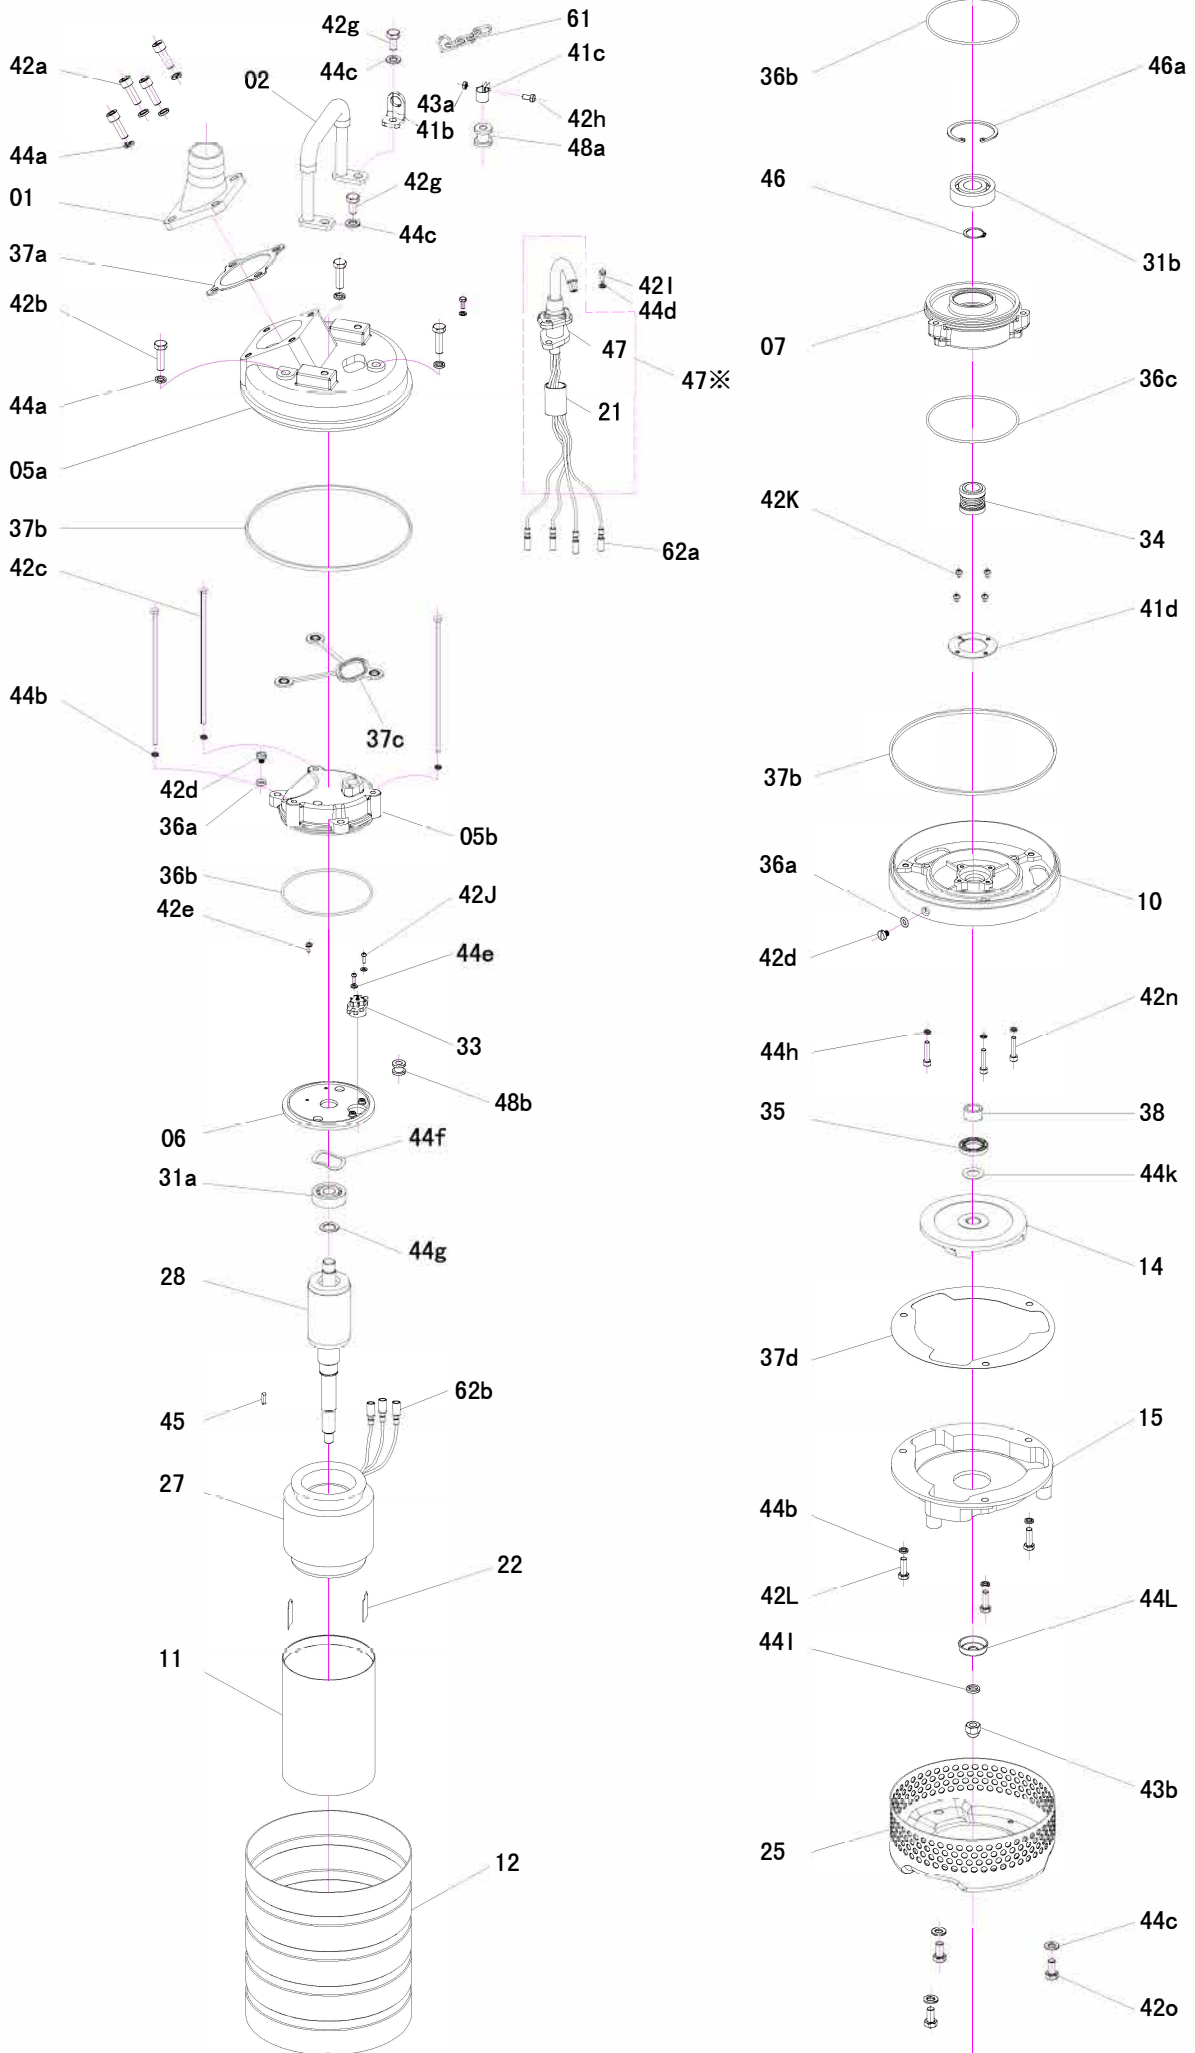

You'll never work alone!®

KSC (X) 1,5 - 2,2 kW

- KSC (X) 215**
- KSC (X) 315**
- KSC (X) 222**
- KSC (X) 322**

NO: 2015. 09

KSC (X) 1,5 - 2,2 kW: For spare part orders please specify pump model and ser. no.!